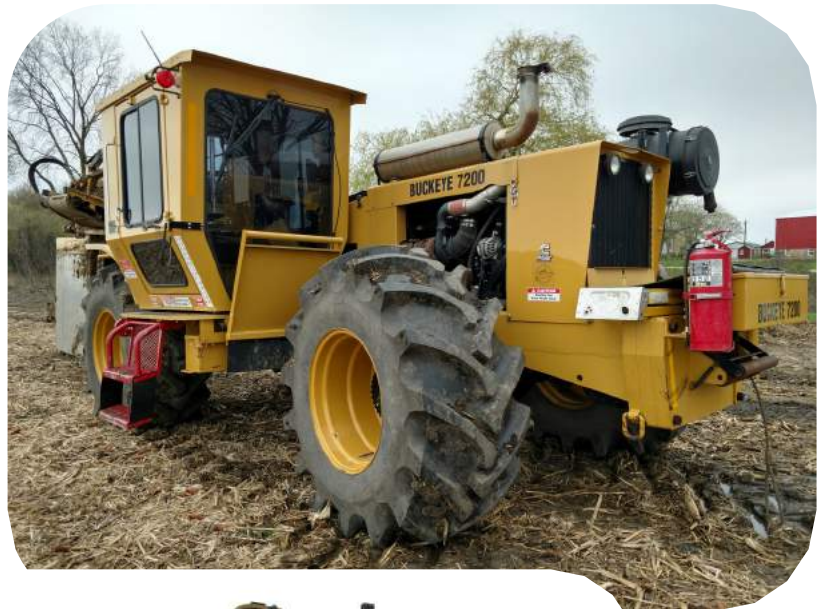

2013 7200 Buckeye Magnum

Mid America Trenchers has a used 2013 7200 Buckeye Magnum for sale.

With only 900 Hrs. this machine is ready to go. Perfect for any contractor wanting to upgrade machines. Its large frame, 400HP Cummins & high power traction drive allows this machine to be a great Dual Wall & main machine. The cab allows for great operator comfort as well as keeping GPS equipment safe and secure at all times.

- Cab w/ Heat & Air
- 400 HP QSM11 Cummins
- 7' Digging Wheel
- 16" 5/8" T1 Buckets
- HD Segments & 9200 Trucks
- 42" Dig Frame Allows for Up to 30" Dual Wall Radius Cutters
- 36"x7' Dual Drive Conveyor w/ 9200 Drive Rollers
- 9200 Rear Lift Cables
- 6 Speed Powershift w/ 1400 Rear Axle & High Power Traction Motor
- Hydraulic Laser Mast
- 40,000 Lb. Winch